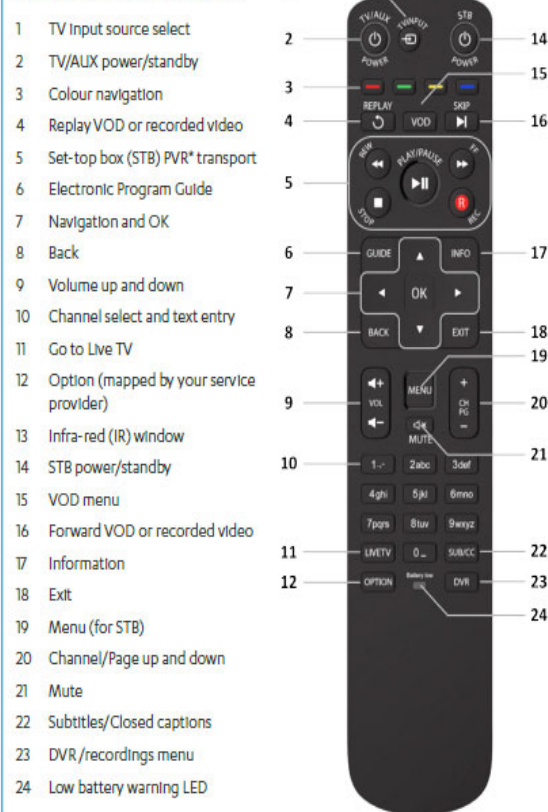

REMOTE GUIDE

MyTV App

CHANNEL GUIDE

Casey Mutual Telephone Company

1. Remote control layout

Note: Some functionality may not be available on specific models of STB, also functionality may vary with the TV service delivered by your service provider.