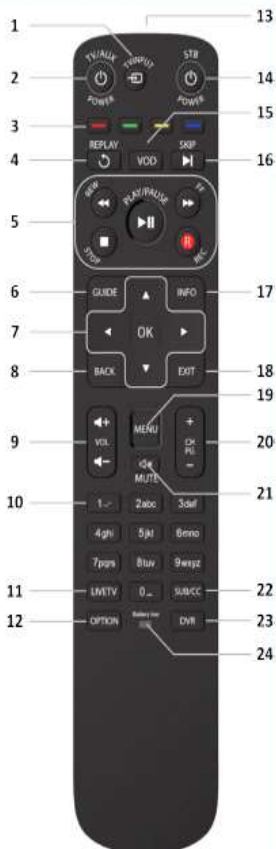

REMOTE GUIDE

MyTV App

CHANNEL GUIDE

Casey Mutual Telephone Company

1. Remote control layout

1. 1 TV Input source select
2. 2 TV/AUX power/standby
3. 3 Colour navigation
4. 4 Replay VOD or recorded video
5. 5 Set-top box (STB) PVR* transport
6. 6 Electronic Program Guide
7. 7 Navigation and OK
8. 8 Back
9. 9 Volume up and down
10. 10 Channel select and text entry
11. 11 Go to Live TV
12. 12 Option (mapped by your service provider)
13. 13 Infra-red (IR) window
14. 14 STB power/standby
15. 15 VOD menu
16. 16 Forward VOD or recorded video
17. 17 Information
18. 18 Exit
19. 19 Menu (for STB)
20. 20 Channel/Page up and down
21. 21 Mute
22. 22 Subtitles/Closed captions
23. 23 DVR/recordings menu
24. 24 Low battery warning LED

Note: Some functionality may not be available on specific models of STB, also functionality may vary with the TV service delivered by your service provider.