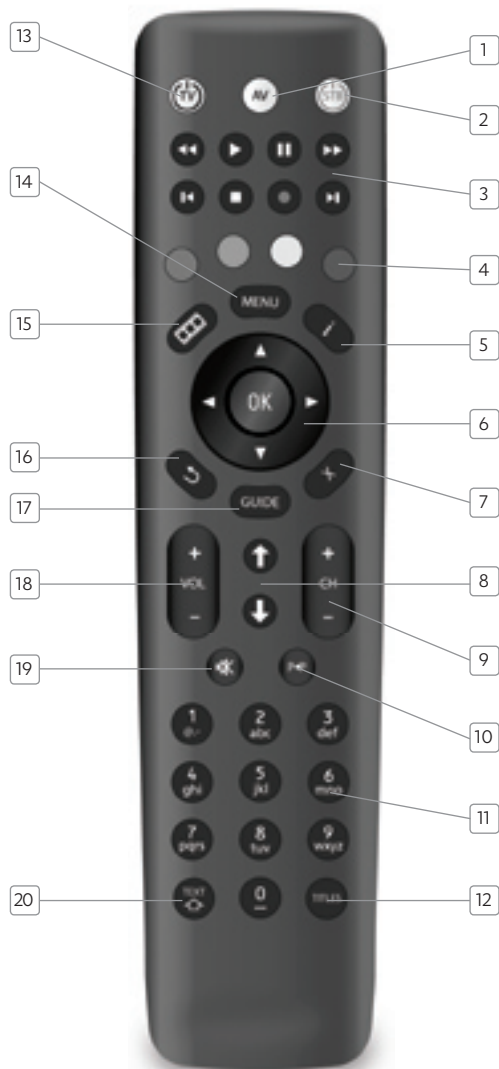

CONTENTS

Remote control layout	4
Inserting batteries	5
Operation and TV control setup (Brand Search)	6
TV control setup (Auto Search)	7
Shift TV functionality, Key fixing, Removing TV functionality	8
Brand code tables	9

REMOTE CONTROL LAYOUT

- 1 TV AV Source Select button
- 2 STB Standby button
- 3 STB PVR Transport buttons
- 4 Colour Navigation buttons
- 5 Information button
- 6 Navigation and OK buttons
- 7 Exit button
- 8 Page Up and Page Down buttons
- 9 Channel Up and Channel Down buttons
- 10 Previous Channel Select button
- 11 Channel Select buttons and text entry
- 12 Subtitles button
- 13 TV Standby button
- 14 STB Menu button
- 15 PVR button
- 16 Back button
- 17 Electronic Program Guide button
- 18 Volume Up and Down buttons
- 19 Mute button
- 20 Teletext button (press and release) and TV SHIFT function (press and hold)