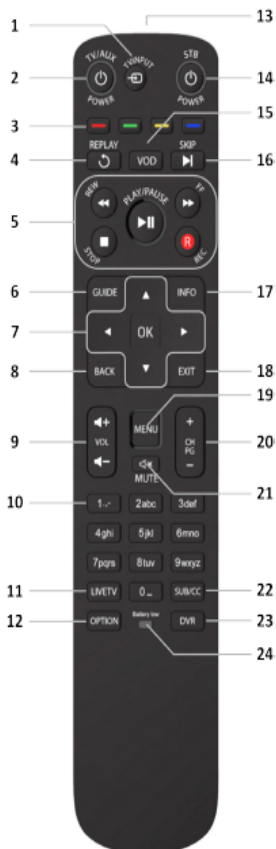

REMOTE GUIDE

MyTV App

CHANNEL GUIDE

Casey Mutual Telephone Company

1. Remote control layout

1. 1 TV Input source select
2. 2 TV/AUX power/standby
3. 3 Colour navigation
4. 4 Replay VOD or recorded video
5. 5 Set-top box (STB) PVR* transport
6. 6 Electronic Program Guide
7. 7 Navigation and OK
8. 8 Back
9. 9 Volume up and down
10. 10 Channel select and text entry
11. 11 Go to Live TV
12. 12 Option (mapped by your service provider)
13. 13 Infra-red (IR) window
14. 14 STB power/standby
15. 15 VOD menu
16. 16 Forward VOD or recorded video
17. 17 Information
18. 18 Exit
19. 19 Menu (for STB)
20. 20 Channel/Page up and down
21. 21 Mute
22. 22 Subtitles/Closed captions
23. 23 DVR/recordings menu
24. 24 Low battery warning LED

Note: Some functionality may not be available on specific models of STB, also functionality may vary with the TV service delivered by your service provider.